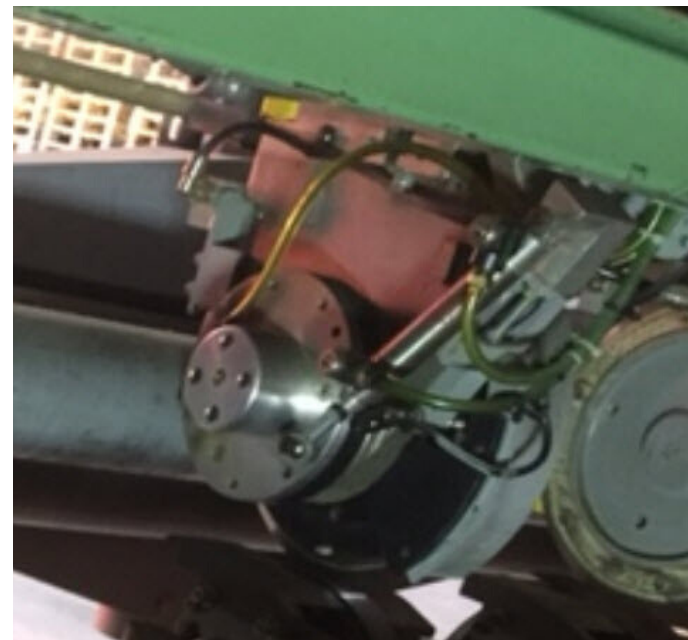

2006 MWU Automatic Web-In Slitter

- 2200 mm (87 in) Maximum paper width
- 330 MPM (1100 FPM) Speed
- One slitting section 4 slit heads
- Stand Alone machine. not freestanding - Requires support platform
- 3-pocket with side trim capability
- Right Hand Operator Paper Going
- Automatic set up of slitter heads
- **Customer visit and inspection required**
- Prints and Manuals provided
- Warranty not included