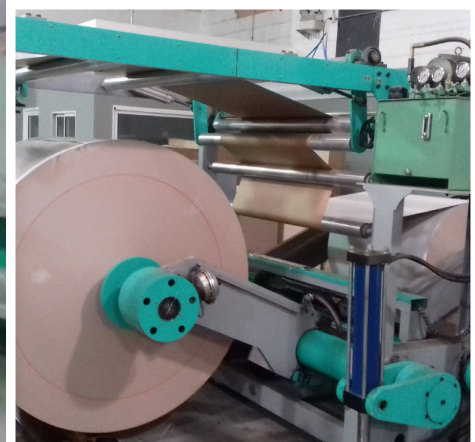

### 2014 Lexus Sheeter

- Model HSM 56
- Cut Length 400-1700mm (15.75-67.00inch)
- 600gsm Knife load - Flat Bed Knife
- Flat Plate Lift Table
- 300MPM (1100FPM) maximum mechanical speed
- 1 fixed position rollstand (two sided)
- Prints and Manuals provided
- Warranty not included
- Customer visit and inspection required