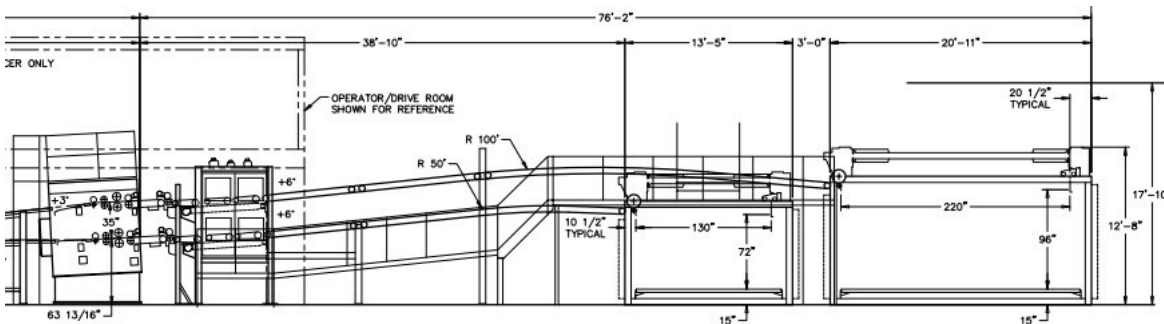

2006 MWU MCS Dry End

- 2800mm (112 in) Maximum paper width
- 300 MPM (1,000 FPM) Maximum speed
- Right Hand Operator (Paper Going)
- MCS Controlled Knife and Stacker
- Model 3 Double Level 100L Knife with Model IV Knife OutFeed. 890 mm (35 in) Between Levels
- Model 3 High Performance Double Level Downstacker, Right Hand Discharge, 3300 mm (130 in) Sheet Length Lower Level, 5590 mm (220 in) Sheet Length Upper Level
- Prints and Manuals provided
- Warranty not included