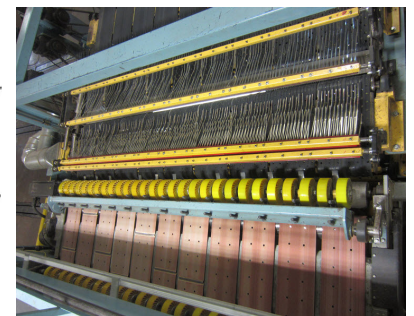

2006 MWU MCS Dry End

- 2800mm (112 in) Maximum paper width
- 300 MPM (1,000 FPM) Maximum speed
- Right Hand Operator (Paper Going)
- MCS Controlled Knife and Stacker
- Model 3 Double Level 100L Knife with Model IV Knife OutFeed. 890 mm (35 in) Between Levels
- Model 3 High Performance Double Level Downstacker, Right Hand Discharge, 3300 mm (130 in) Sheet Length Lower Level, 5590 mm (220 in) Sheet Length Upper Level
- Prints and Manuals provided
- Warranty not included